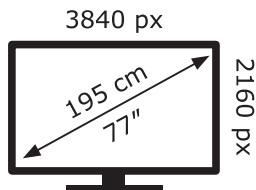

ENERG

LG Electronics

OLED77CS6LA

131 kWh/1000h

ABCDEF**G**

269 kWh/1000h

2019/2013