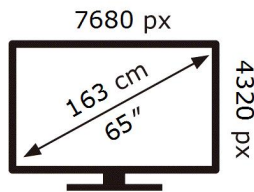

ENERG

SAMSUNG

QE65QN900AT

255 kWh/1000h

ABCDEF **G**

365 kWh/1000h

2019/2013