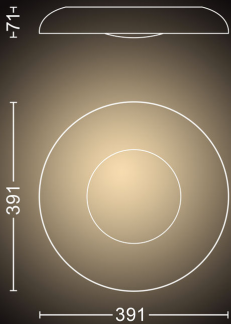

PHILIPS

Still ceiling light

Hue White Ambiance

Integrated LED

Bluetooth control via app

Includes dimmer switch

Add Hue Bridge to unlock more

8719514341357