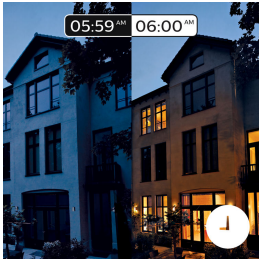

8718696175279

Timers for your convenience

Philips Hue can make it seem like you're at home when you're not, using the schedule function in the Philips Hue app. Set the lights to come on at a pre-set time, so the lights are on when you arrive home. You can even set

rooms to light up at different times. And of course, you can let the lights turn off gradually during the night, so you never have to worry whether you've left any lights on. Connection with the Philips Hue bridge is required for this functionality.