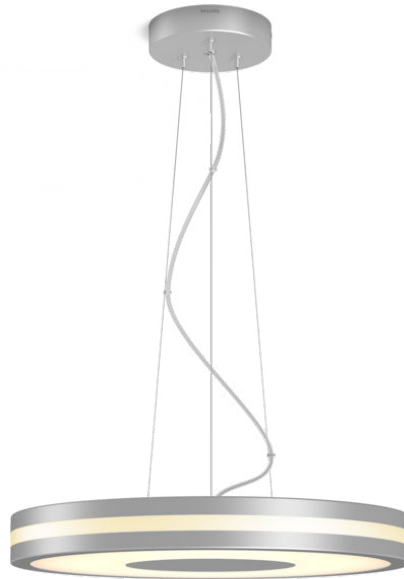

PHILIPS

Being pendant light

Hue White Ambiance

Dimmer switch included

LED integrated

Aluminium

Smart control with Hue Bridge*

8718696175279

Dimmer switch (included)

With the battery-powered dimmer switch for Philips Hue, you can control the light of your white ambience lamps easily. Cycle through the four different light scenes by simply pressing the on button, dim the light up or down and settle for ease of use. The dimmer switch can be placed anywhere in its small and elegant dock and needs no wiring. Use as a remote control or as a light switch against the wall and enjoy the right light recipe for every moment of your day. You can add up to 10 Hue lights to one dimmer switch.

Specifications

Design and finishing

- Colour: aluminium
- Material: metal/plastic

Extra feature/accessory incl.

- Dimmable with the Hue app and switches: Yes
- Centrepiece: No

Miscellaneous

- Especially designed for: Home office and Study
- Type: Suspension light
- EyeComfort: Yes

Product dimensions and weight

- Height maximum: 158 cm
- Height minimum: 8.0 cm
- Length: 48.2 cm
- Net weight: 3.610 kg
- Width: 48.2 cm

Service

- Warranty: 2 year(s)

Technical specifications

- Lifetime up to: 25,000 h
- Light source equivalent to traditional bulb of: 204 W
- Bulb technology: 24 V
- Light colour: 2200-6500 Hue White Ambiance
- Mains power: 50-60 Hz
- Fixture dimmable: Yes
- LED: Yes
- Built-in LED: Yes
- Energy class included light source: F
- Number of bulbs: 1
- Wattage bulb included: 25W
- IP code: IP20
- Class of protection: I - earthed
- Lumen output at 2,700 K (out-of-the-box setting): 2,750 lm
- Lumen output at 4000K: 2,900 lm
- Replaceability of control gears: Replaceable control gear by a professional
- Replaceability of light source: Replaceable LED light source by a professional