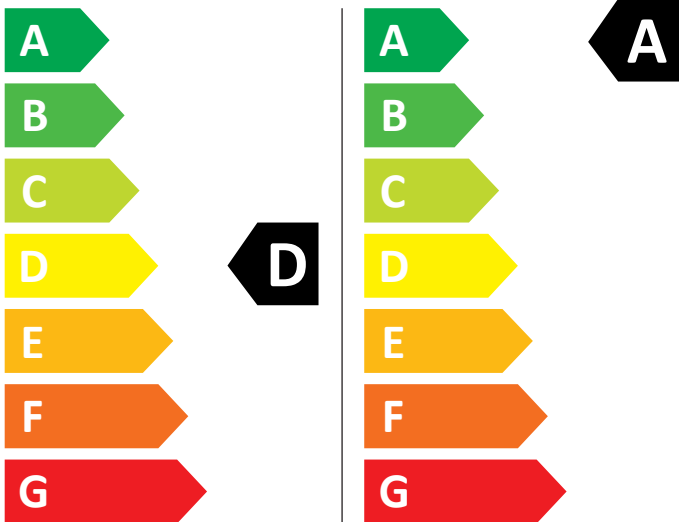

ENERG

Bosch

WNC254ARSN

305 kWh / 100

52 kWh / 100

6,0 kg

10,5 kg

75 L