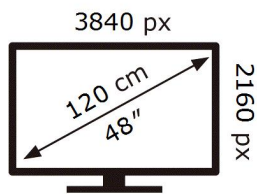

ENERG 

SAMSUNG

TQ48S90DAE

66 kWh/1000h

ABCDEF **G**

HDR

88 kWh/1000h

2019/2013