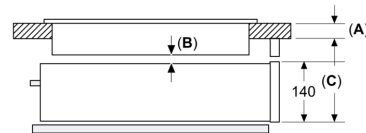

**Serie 8, Höyrytyslaatikko, 60 x 14 cm, Musta
BDC9111B0**

Mitat mm

Mitat mm

Joidenkin sähkölaitteiden yhdistetyssä asennuksessa laitteet voidaan sijoittaa päällekkäin suoraan laatikkoon

Mitat mm

Mitat mm

Measurements in mm
Installation below a worktop

Observe the installation dimensions and the installation instructions when installing below a worktop

A: Electrical connection

Note:

A worktop overhang of up to 50 mm over the drawer is possible, but then the removal of the water tank while the steam drawer is operating is not possible

Measurements in mm
Installation underneath a hob

Observe the installation dimensions and the installation instructions when installing in the unit

If the appliance is installed under a hob, the following minimum dimensions must be adhered to (including substructure, if applicable)

	Tabletop installation or flush installation		Tabletop installation or flush installation	
	A	B	C	
Induction hob	30/30	5	200/201	
Full surface induction hob	40/40	5	210/211	
Gas hob	32/43	5	190/193	
Electric hob	30/30	5	190/197	